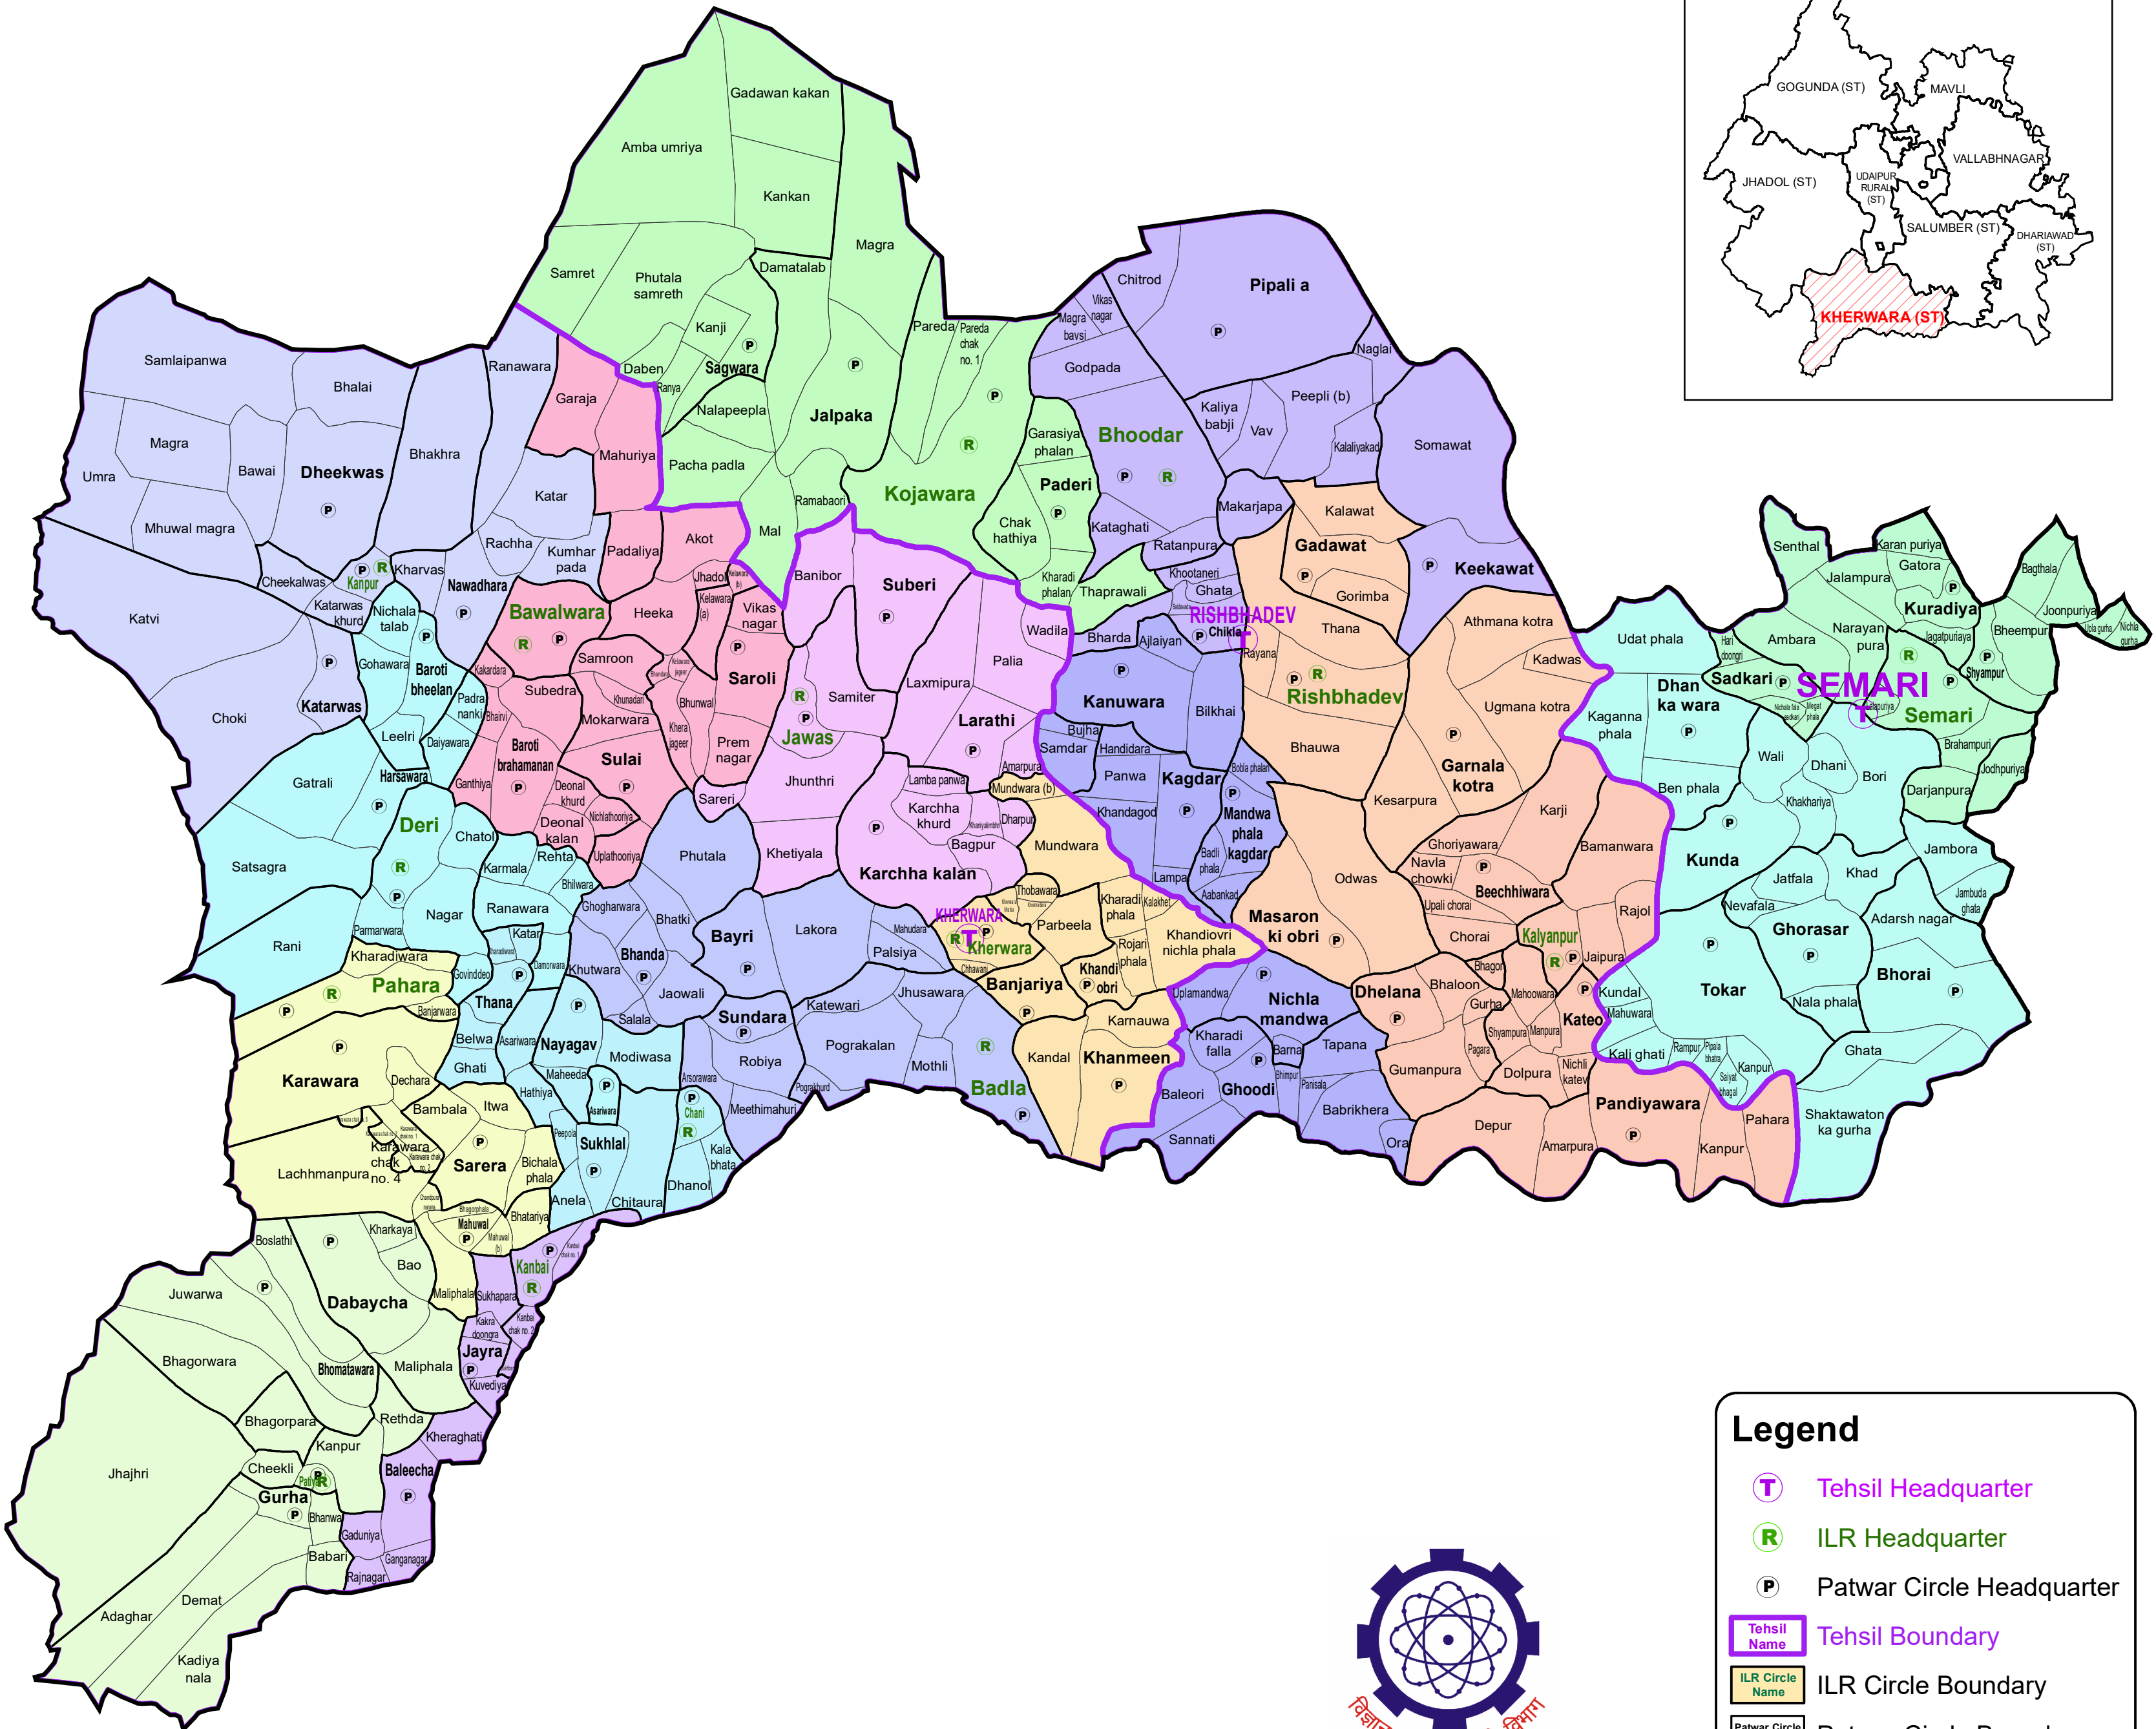

ASSEMBLY CONSTITUENCY - KHERWARA (ST)-151 DISTRICT - UDAIPUR

Legend

- Ⓣ Tehsil Headquarter
- Ⓜ ILR Headquarter
- Ⓟ Patwar Circle Headquarter
- Tehsil Name Tehsil Boundary
- ILR Circle Name ILR Circle Boundary
- Patwar Circle Name Patwar Circle Boundary
- Village Name Village Boundary

State Remote Sensing Application Centre
DST, GoR, Jodhpur

Election Department, Rajasthan