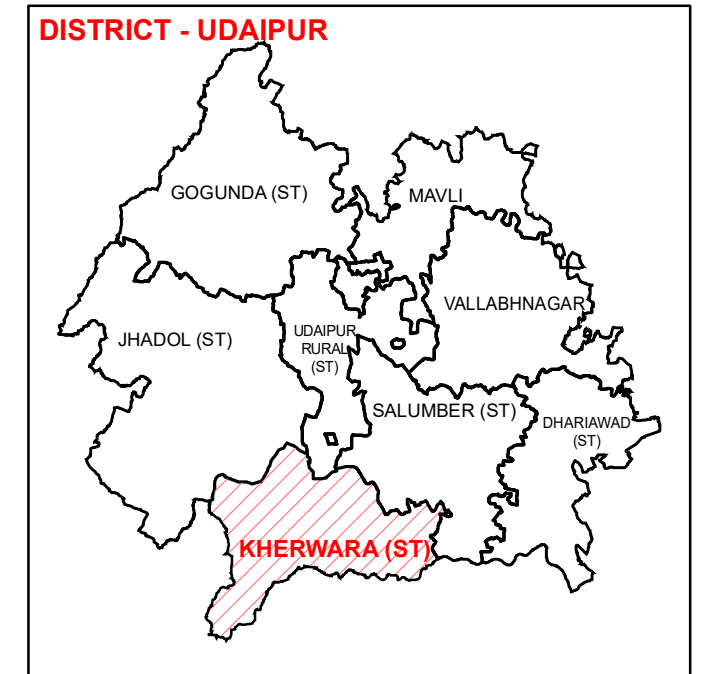

ASSEMBLY CONSTITUENCY - KHERWARA (ST)-151 DISTRICT - UDAIPUR

Legend

- Ⓣ Tehsil Headquarter
- Ⓜ ILR Headquarter
- Ⓟ Patwar Circle Headquarter
- Tehsil Name Tehsil Boundary
- ILR Circle Name ILR Circle Boundary
- Patwar Circle Name Patwar Circle Boundary
- Village Name Village Boundary

State Remote Sensing Application Centre
DST, GoR, Jodhpur

Election Department, Rajasthan